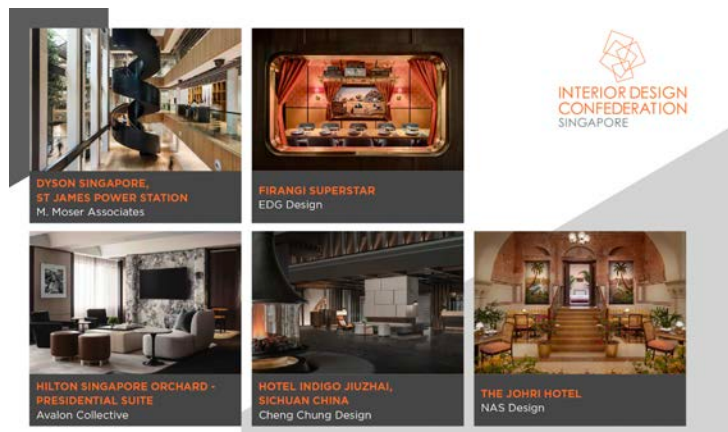

Interior Design Confederation Singapore (IDCS)

7 Temasek Boulevard #12-07 Suntec Tower One Singapore 038987 | Phone: 65 6679 6031 | Fax: 65 6917 8977

Email: dea@idcs.sg | Website: www.idcs.sg