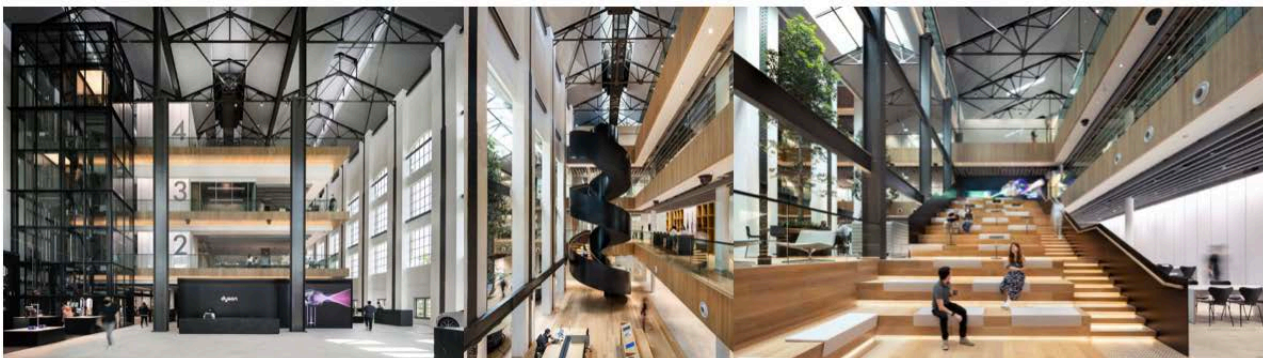

Special recognition Award - Jury's Choice - Winner: M. Moser Associates for Dyson Singapore, St James Power Station

There was one project that all the judges wanted to give special recognition to and this was for the Dyson Singapore, St James Power Station receiving all round high scores from each judge on the Jury Panel. So for the first time, IDCS has created a new category the "Special Recognition" - Jury's Choice award to M. Moser Associates for "Dyson's new HQ is at St James Power Station, the first municipal power station in Singapore and one of the first in South East Asia, with many engineering firsts. M. Moser helped Dyson to reinvent the building for people, reflecting Dyson's culture of innovation".